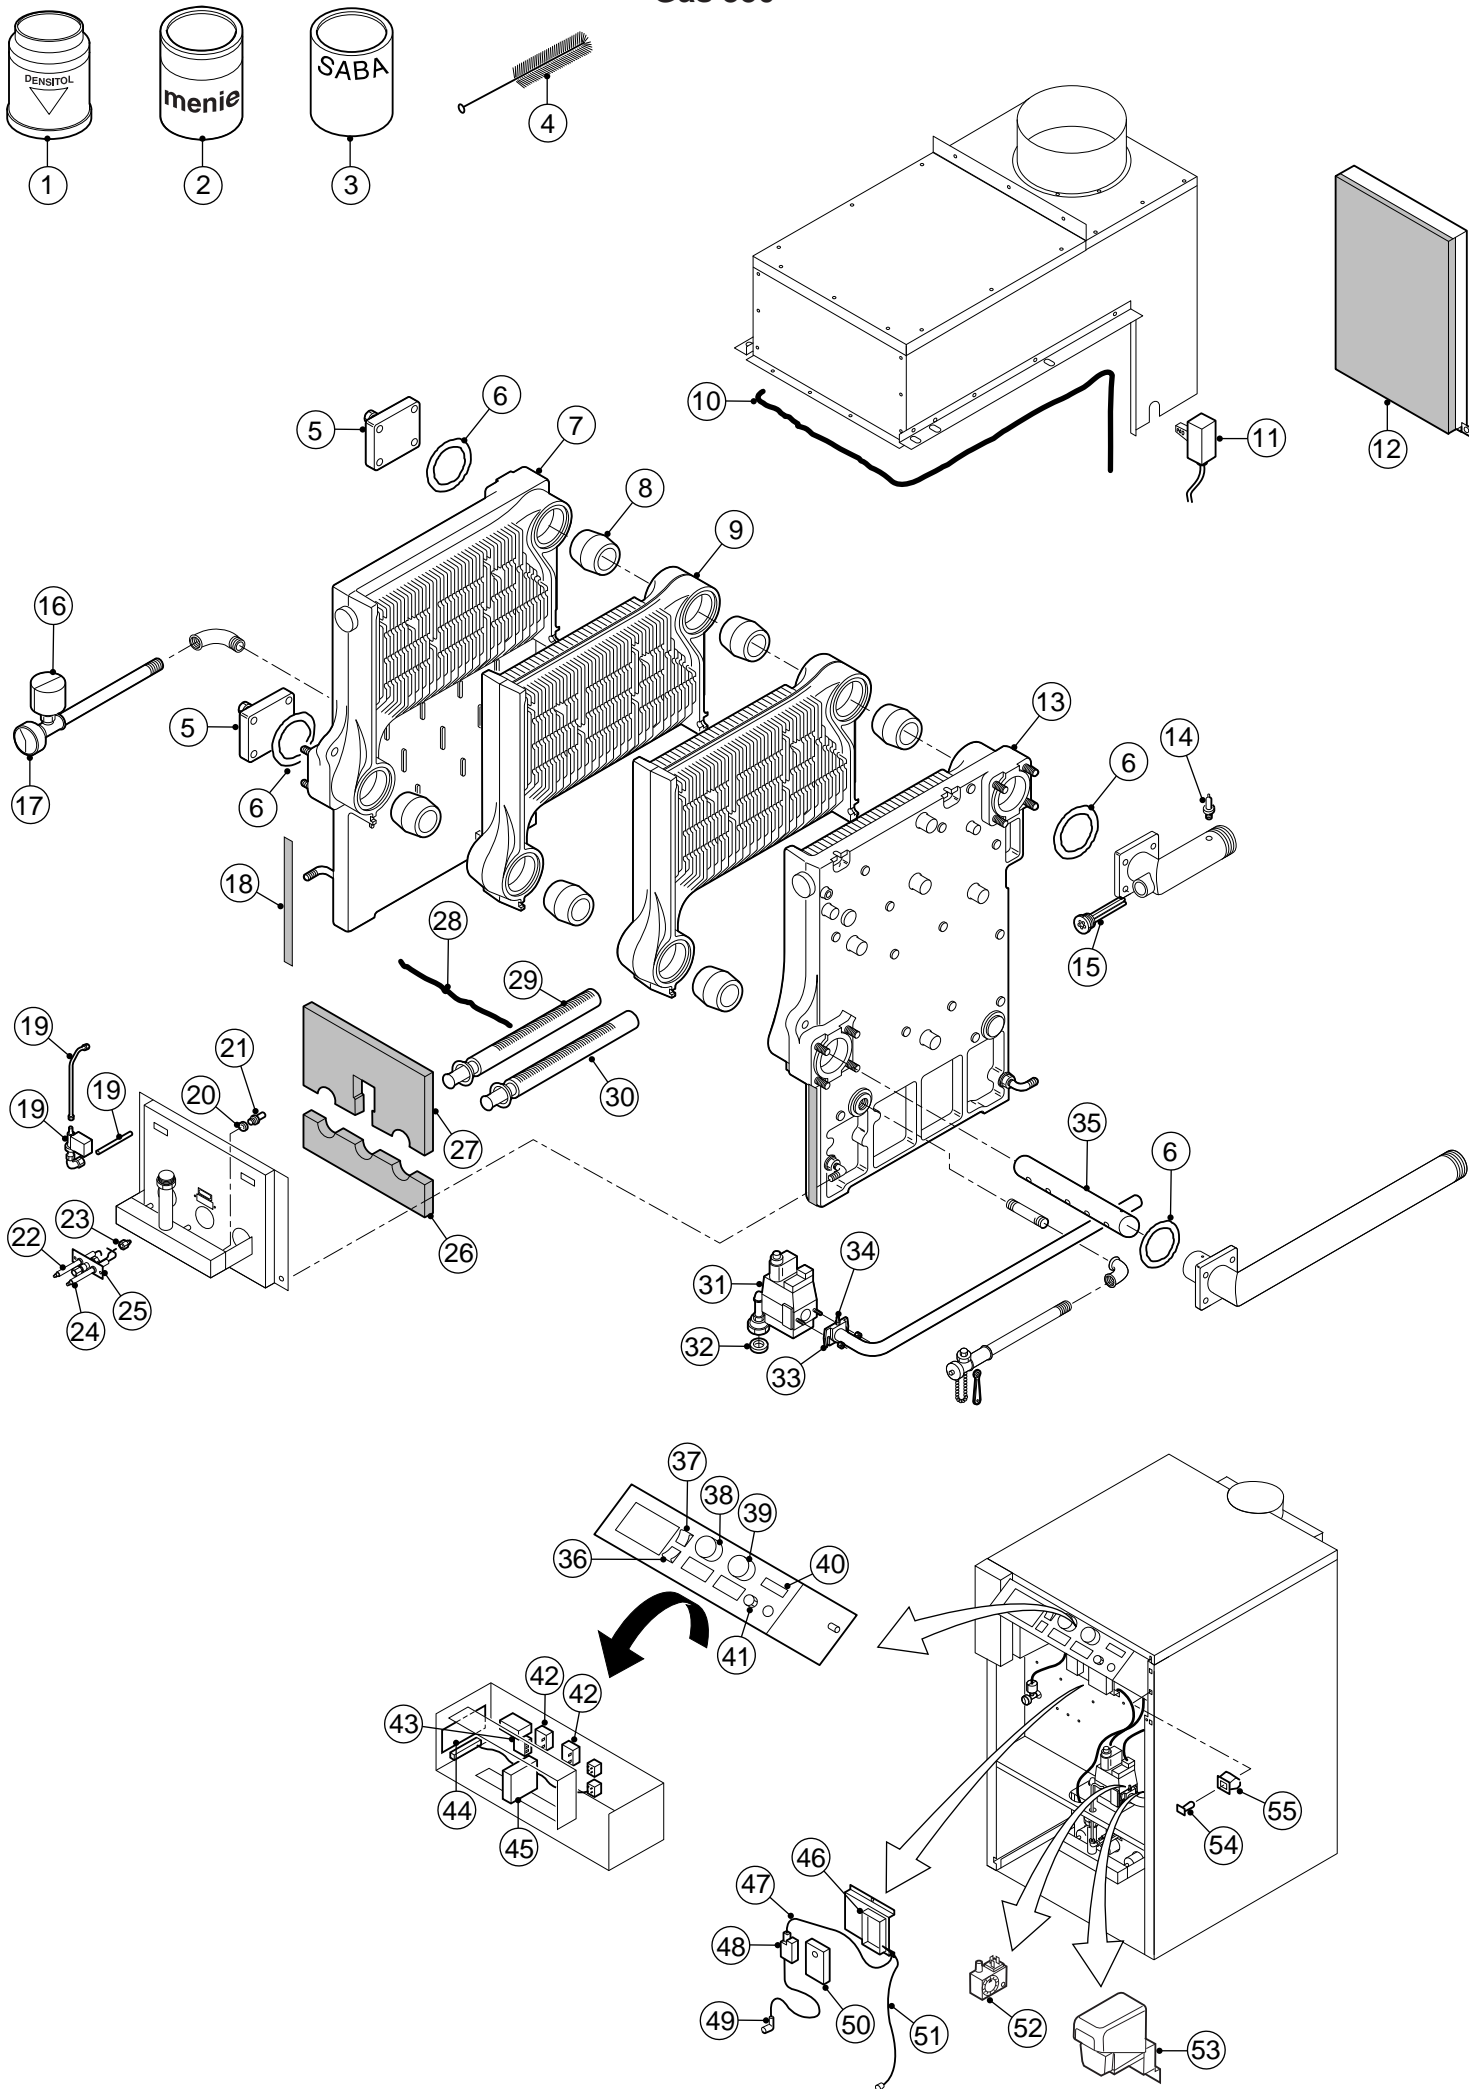

Gas 350

Art.No.	Description	Position No.
2879	Sealant densitol ¼ kg	1
51279	Seal nipple jointing compound 125cc	2
49446	Saba glue 0.25 liter	3
23477	Cleaning brush boiler block	4
3942	Flange blank	5
S4405	Gasket set f/r	6
54547	Section end left	7
20017	Nipple	8
42659	Section intermediate	9
54717	Seal white ceramic rope 16mm.	10
S6149	Thermostat down draught I6068a1009	11
53284	Insulation radiation panel 482x51x900mm	12
54548	Section end right	13
S25786	Water level control electrode dungs ½"	14
S43316	Pocket 1" l=160	15
51143	Water pressure switch	16
36489	Pressure gauge 1/8"	17
51241	Ceramic tape 20x4mm	18
S54190	Valve pilot + pipes	19
34074	Gasket for injector (main)	20
51395	Injector 4.6mm lpg	21
51307	Injector d=4.00mm	21
S51639	Ignition electrode	22
S55497	Injector ionisation burner furigas	23
S48691	Ionisation electrode	24
S51640	Pilot burner assembly	25
51185	Insulation radiation panel burner below	26
51186	Insulation radiation panel burner below	26
51187	Insulation radiation panel burner below	26
51188	Insulation radiation panel burner below	26
51183	Insulation radiation panel burner below	26
51184	Insulation radiation panel burner below	26
51137	Insulation radiation panel burner top	27
51138	Insulation radiation panel burner top	27
51139	Insulation radiation panel burner top	27
51140	Insulation radiation panel burner top	27
51141	Insulation radiation panel burner top	27
51136	Insulation radiation panel burner top	27
54714	Seal white ceramic rope 8mm.	28
S54501	Burner bar ionisation furigas	29
S51379	Burner bar furigas	30
S49983	Valve multi block mb-zrdle	31
S54176	Valve multi block	31
51163	Gasket 56x42x2mm	32
36215	Flange 1"	33
36216	Flange 1¼"	33
1035	Pressure test nipple 1/8"	34
51289	Return water distribution pipe 9 section	35
51284	Return water distribution pipe 4 section	35
51285	Return water distribution pipe 5 section	35
51286	Return water distribution pipe 6 section	35
51287	Return water distribution pipe 7 section	35
51288	Return water distribution pipe 8 section	35
51196	Button lockout re-set	36
S53282	Switch on/off 40c1350al with cap	37
51098	Knob for control thermostat	38
51099	Knob for high/low thermostat	39
S45309	Thermometer water temperature 0-120	40
S36446	Thermostat tem high limit 110 cl&g rak 77.4471	41
S46634	Thermostat control & h/l 35-95 degrees	42